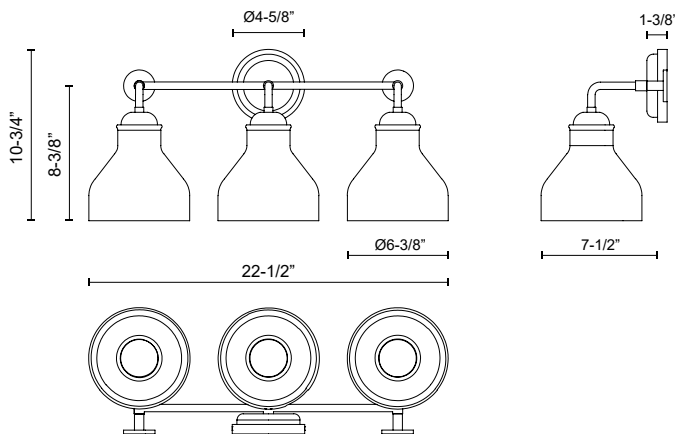

alora mood

P. 1.855.855.8926

CANADA: 19054 28TH Avenue Surrey - BC V3Z 6M3

USA: 3035 E. Lone Mountain Rd - Las Vegas, NV, 89081

WESTLAKE VL540322

FIXTURE DIMENSIONS	W22-1/2" x H10-3/4" x E7-1/2"
HEIGHT FROM CENTER	8-1/2"
EXTENSION	7-1/2"
LAMP TYPE	E26
MAX WATTAGE	60W
BULB QTY	3
BULBS INCLUDED	No
VOLTAGE	120V
GLASS DETAILS	Glossy Opal Glass
MATERIAL	Glass; Steel;
INSTALL OPTIONS	Up/Down; Wall;
LOCATION	Damp
CANOPY DIMENSIONS	D4-5/8" x E1-3/8"
BRAND	Alora Mood

[D - Diameter, L - Length, W - Width, H - Height, E - Extension]

AVAILABLE FINISHES:

VL540322BNGO

Brushed
Nickel/Glossy
Opal Glass

VL540322MBGO

Glossy Opal
Glass/Matte Black

*For complete warranty terms, please visit: www.aloralighting.com/warranty